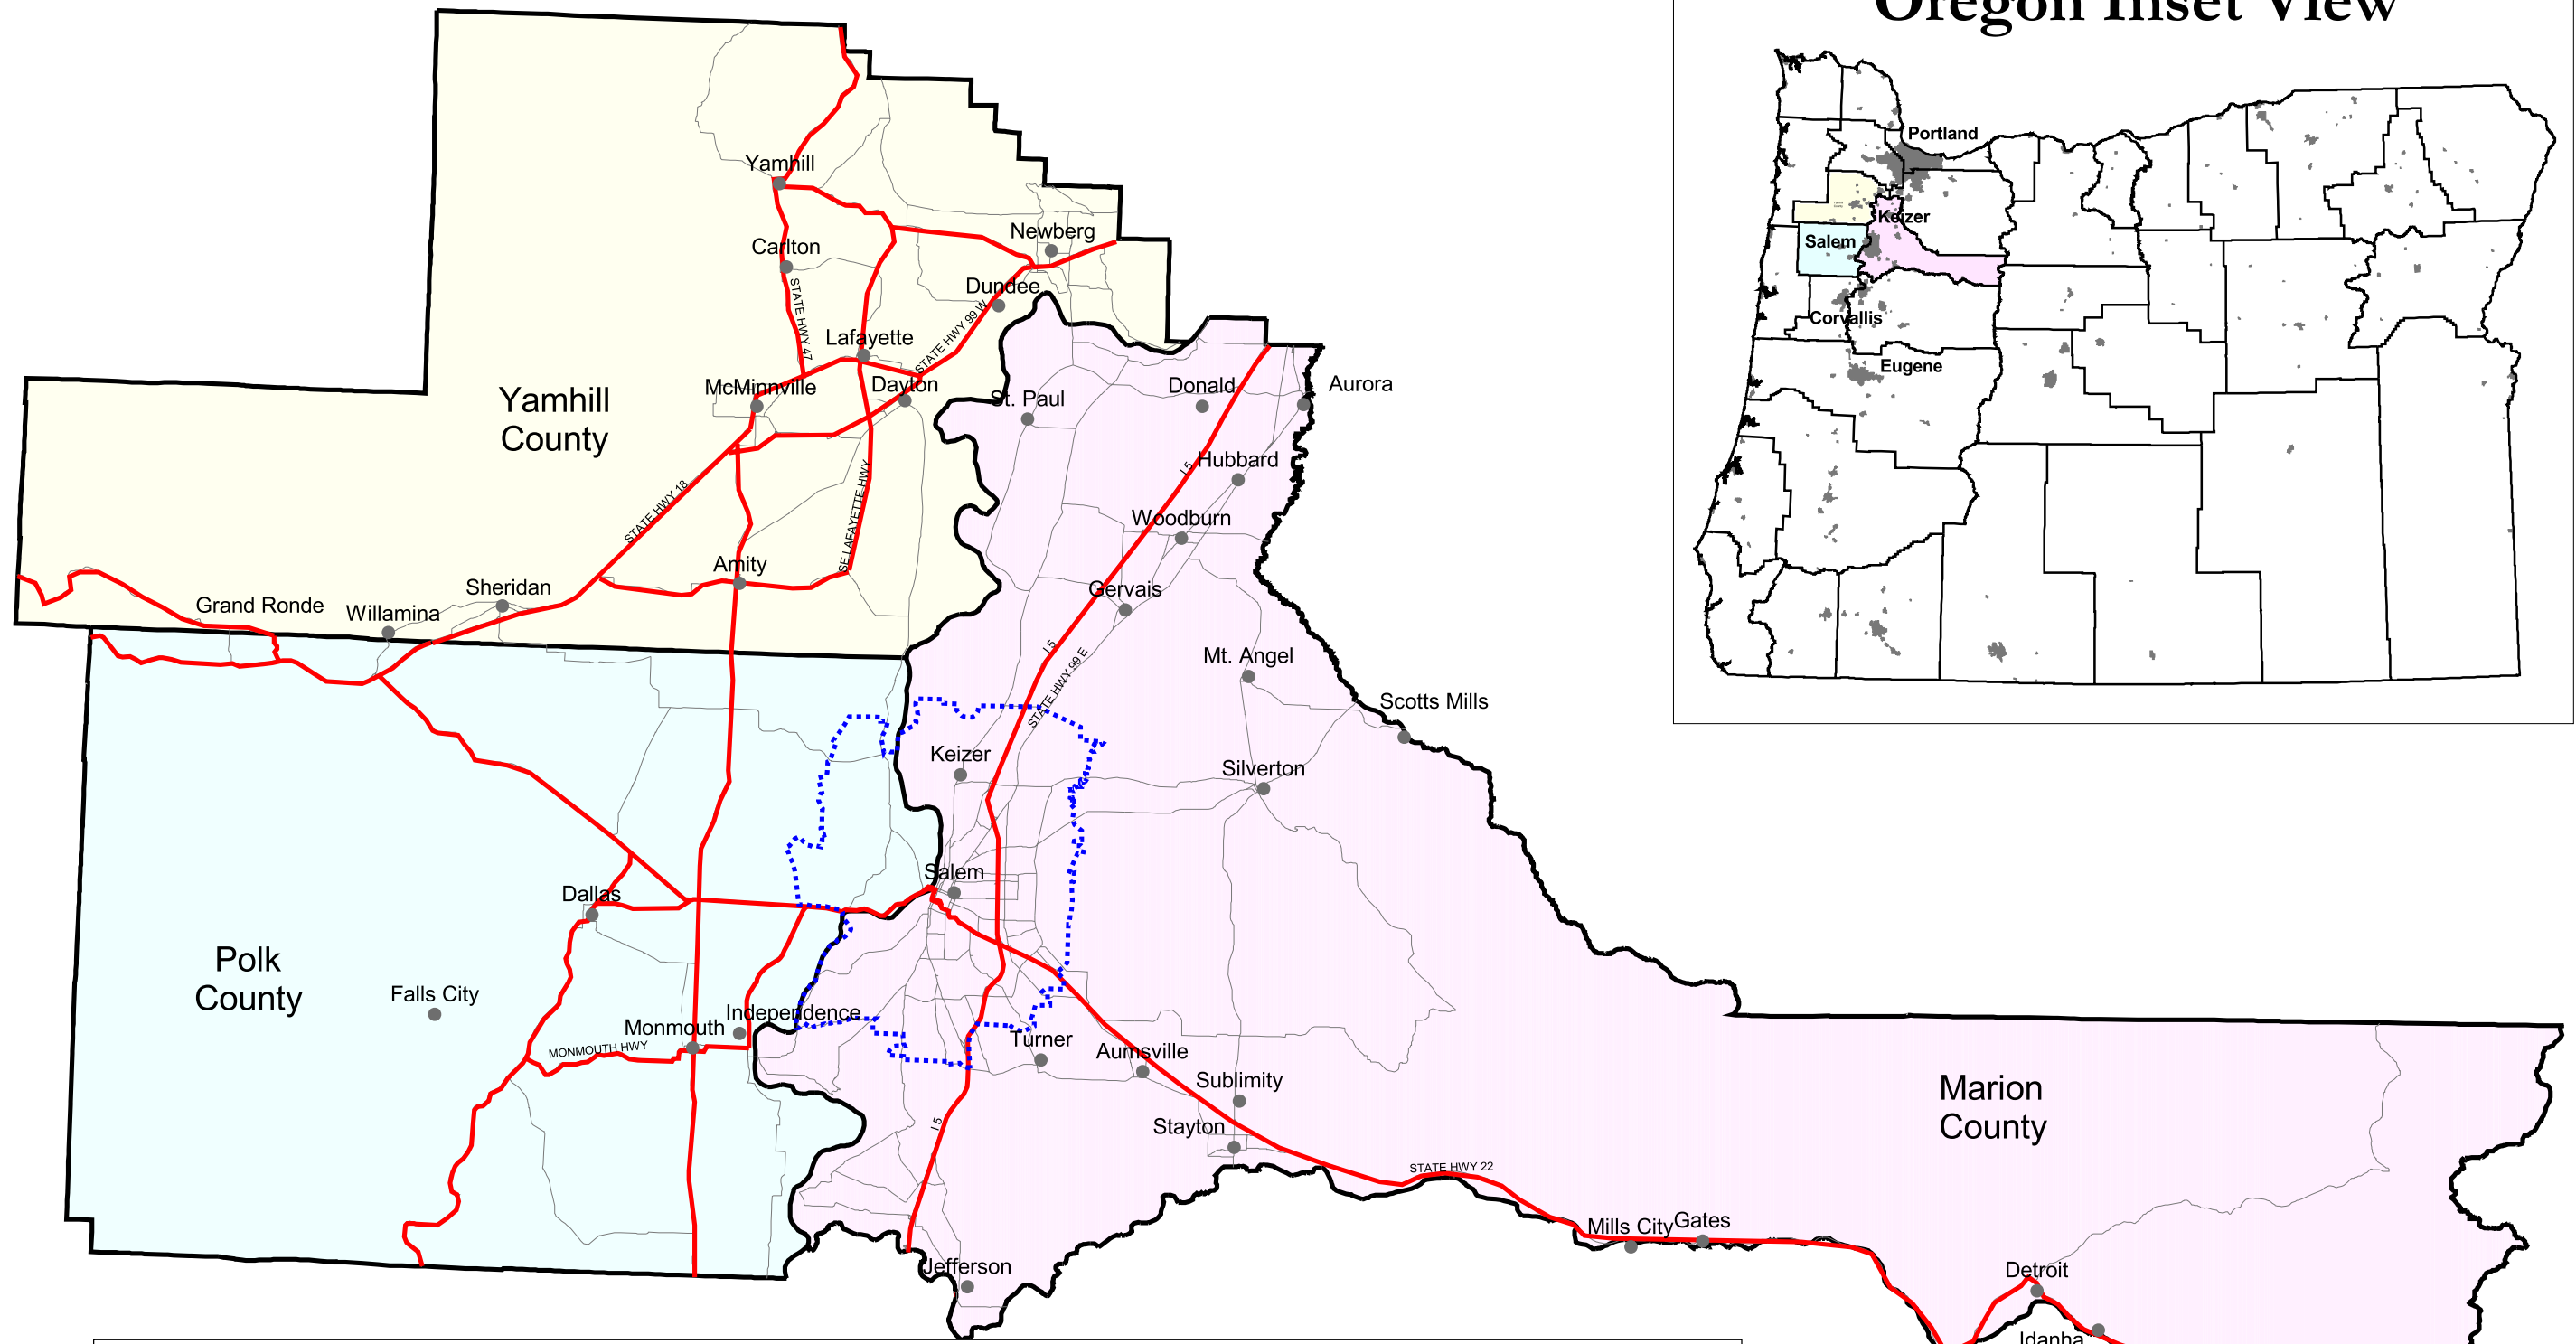

Mid-Willamette Valley Council of Governments

This map is illustrative and is only to be used for planning purposes.

- | | |
|---|---|
| <p>MWVCOG Region Counties</p> <ul style="list-style-type: none"> Yamhill County Polk County Marion County | <ul style="list-style-type: none"> SKATS Metropolitan Planning Organization Boundary (Salem-Keizer Area Transportation Study) Major Highways Major Roads County Boundaries |
|---|---|