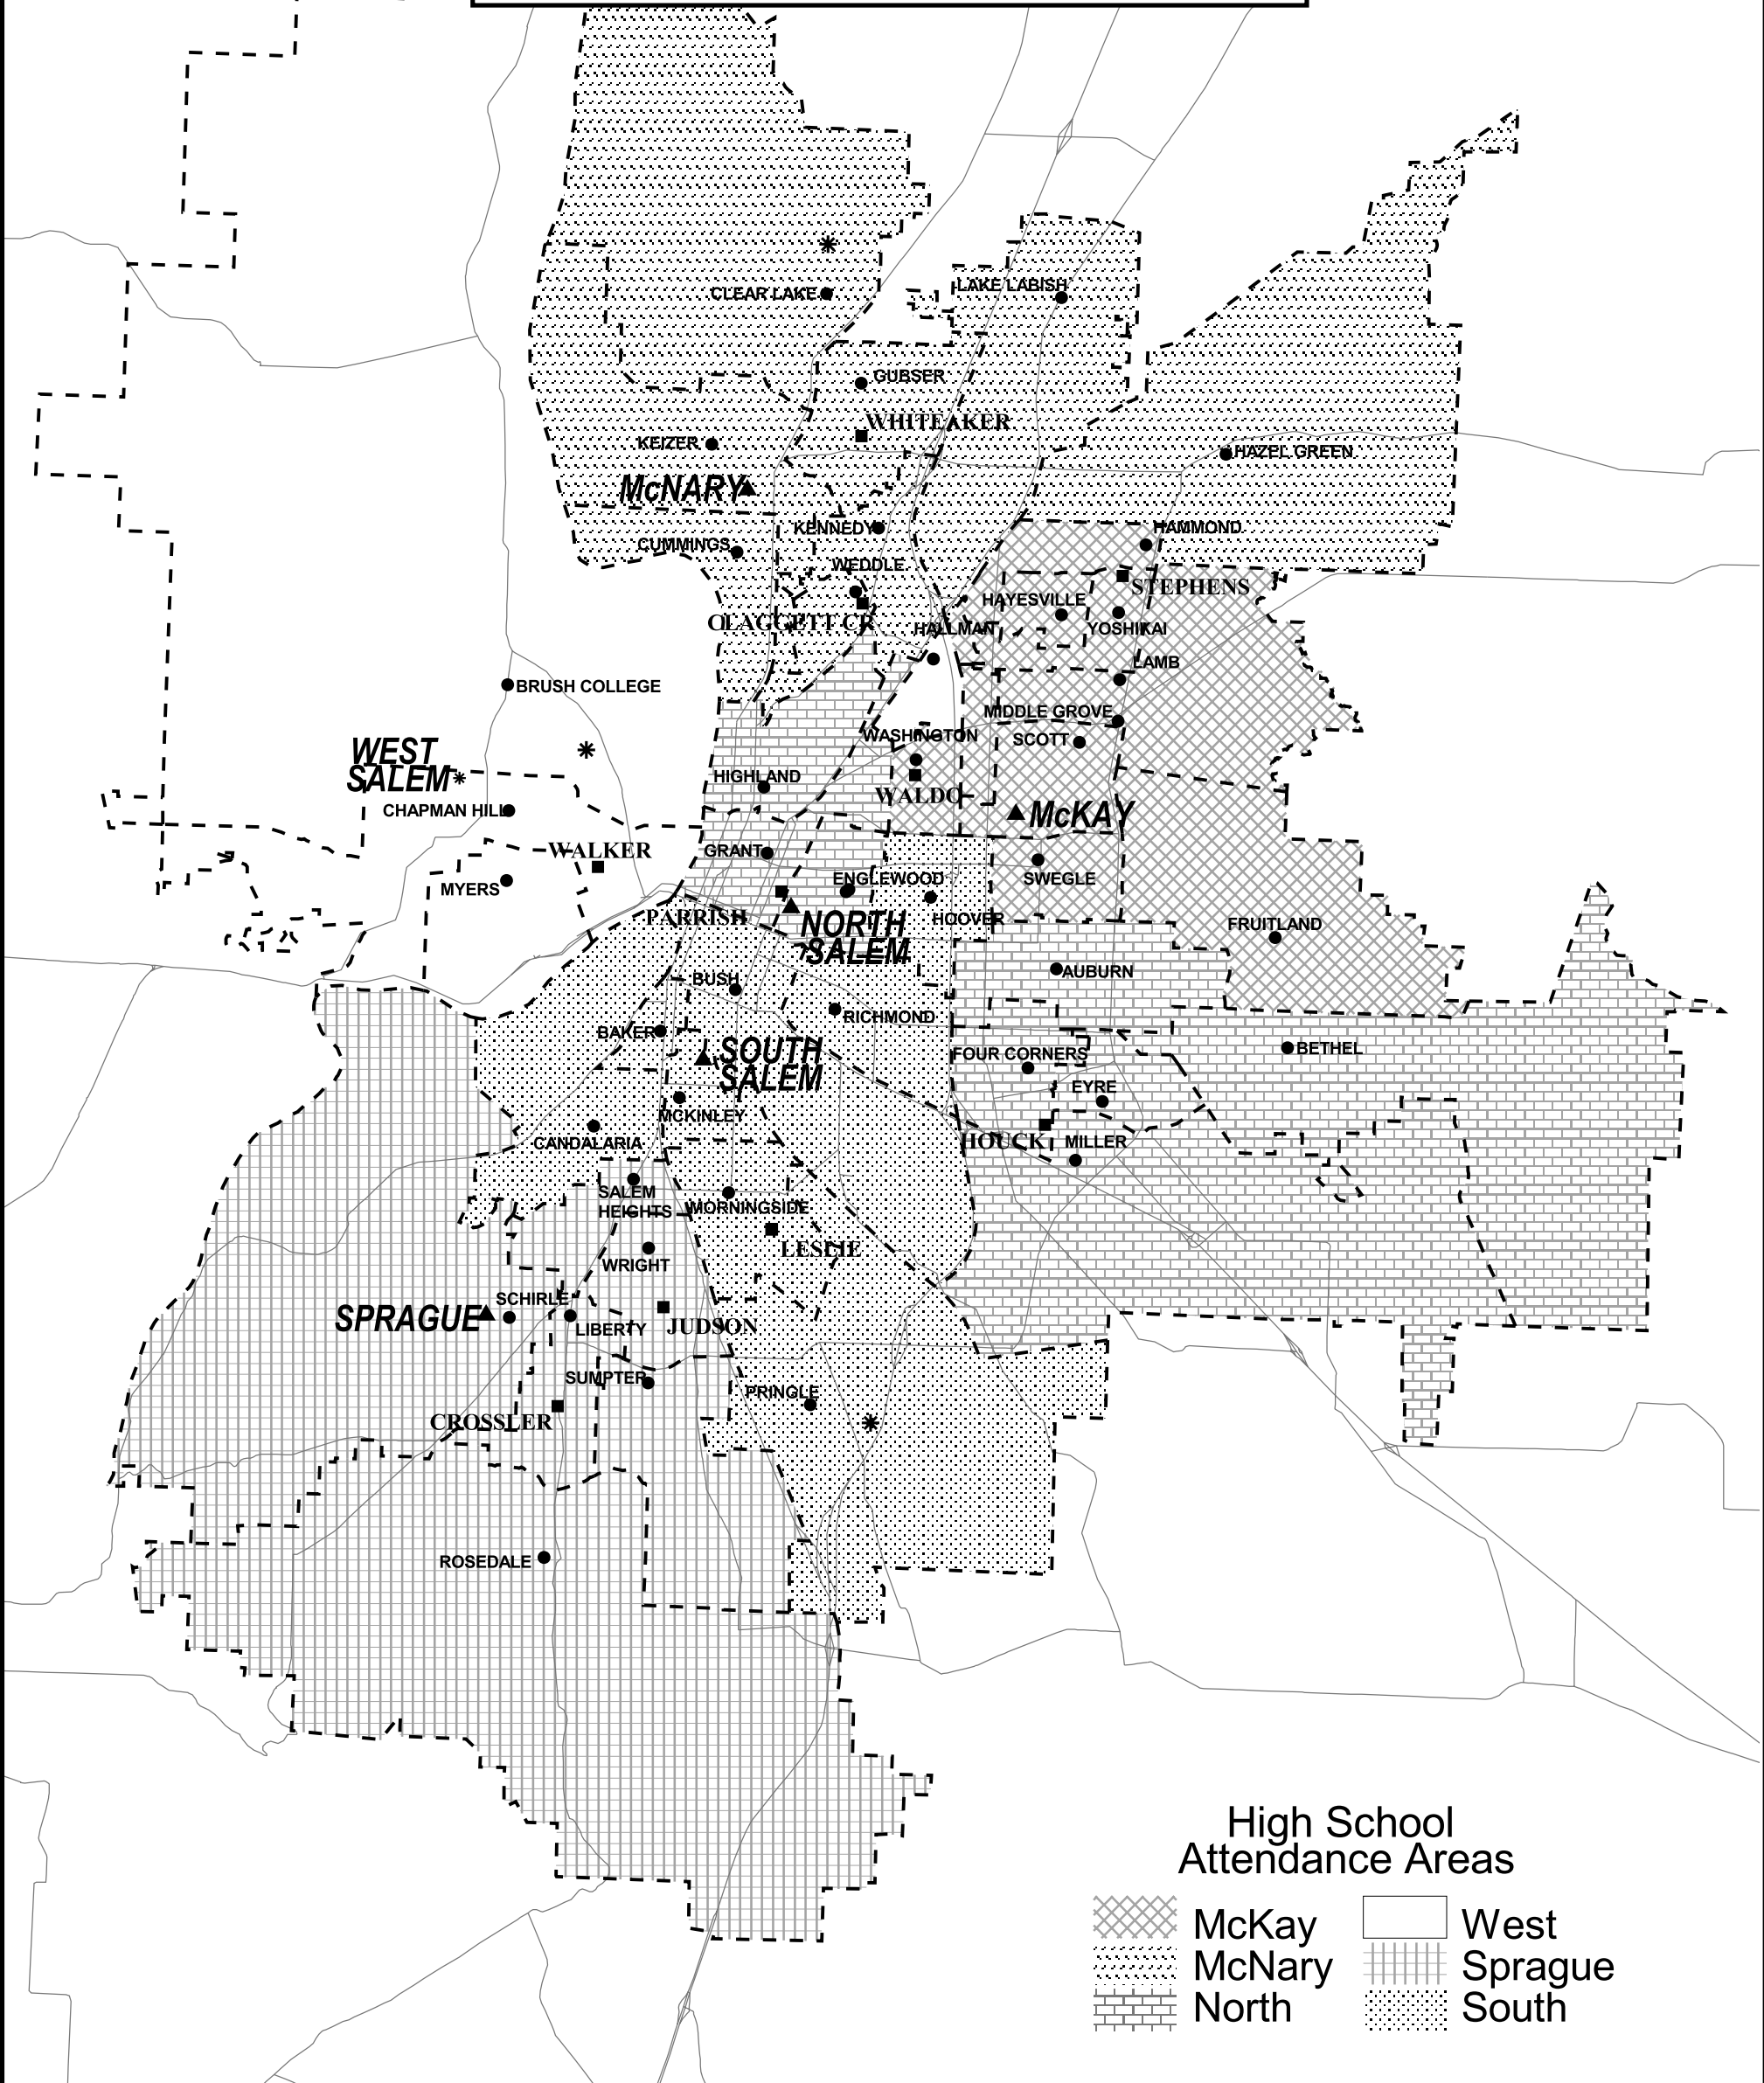

# High School Attendance Areas Salem-Keizer Public Schools 2002-03 School Year

## High School Attendance Areas

- |   |   |
|---|---|
| <ul style="list-style-type: none"> <li> McKay</li> <li> McNary</li> <li> North</li> </ul> | <ul style="list-style-type: none"> <li> West Salem</li> <li> Sprague</li> <li> South</li> </ul> |
|---|---|