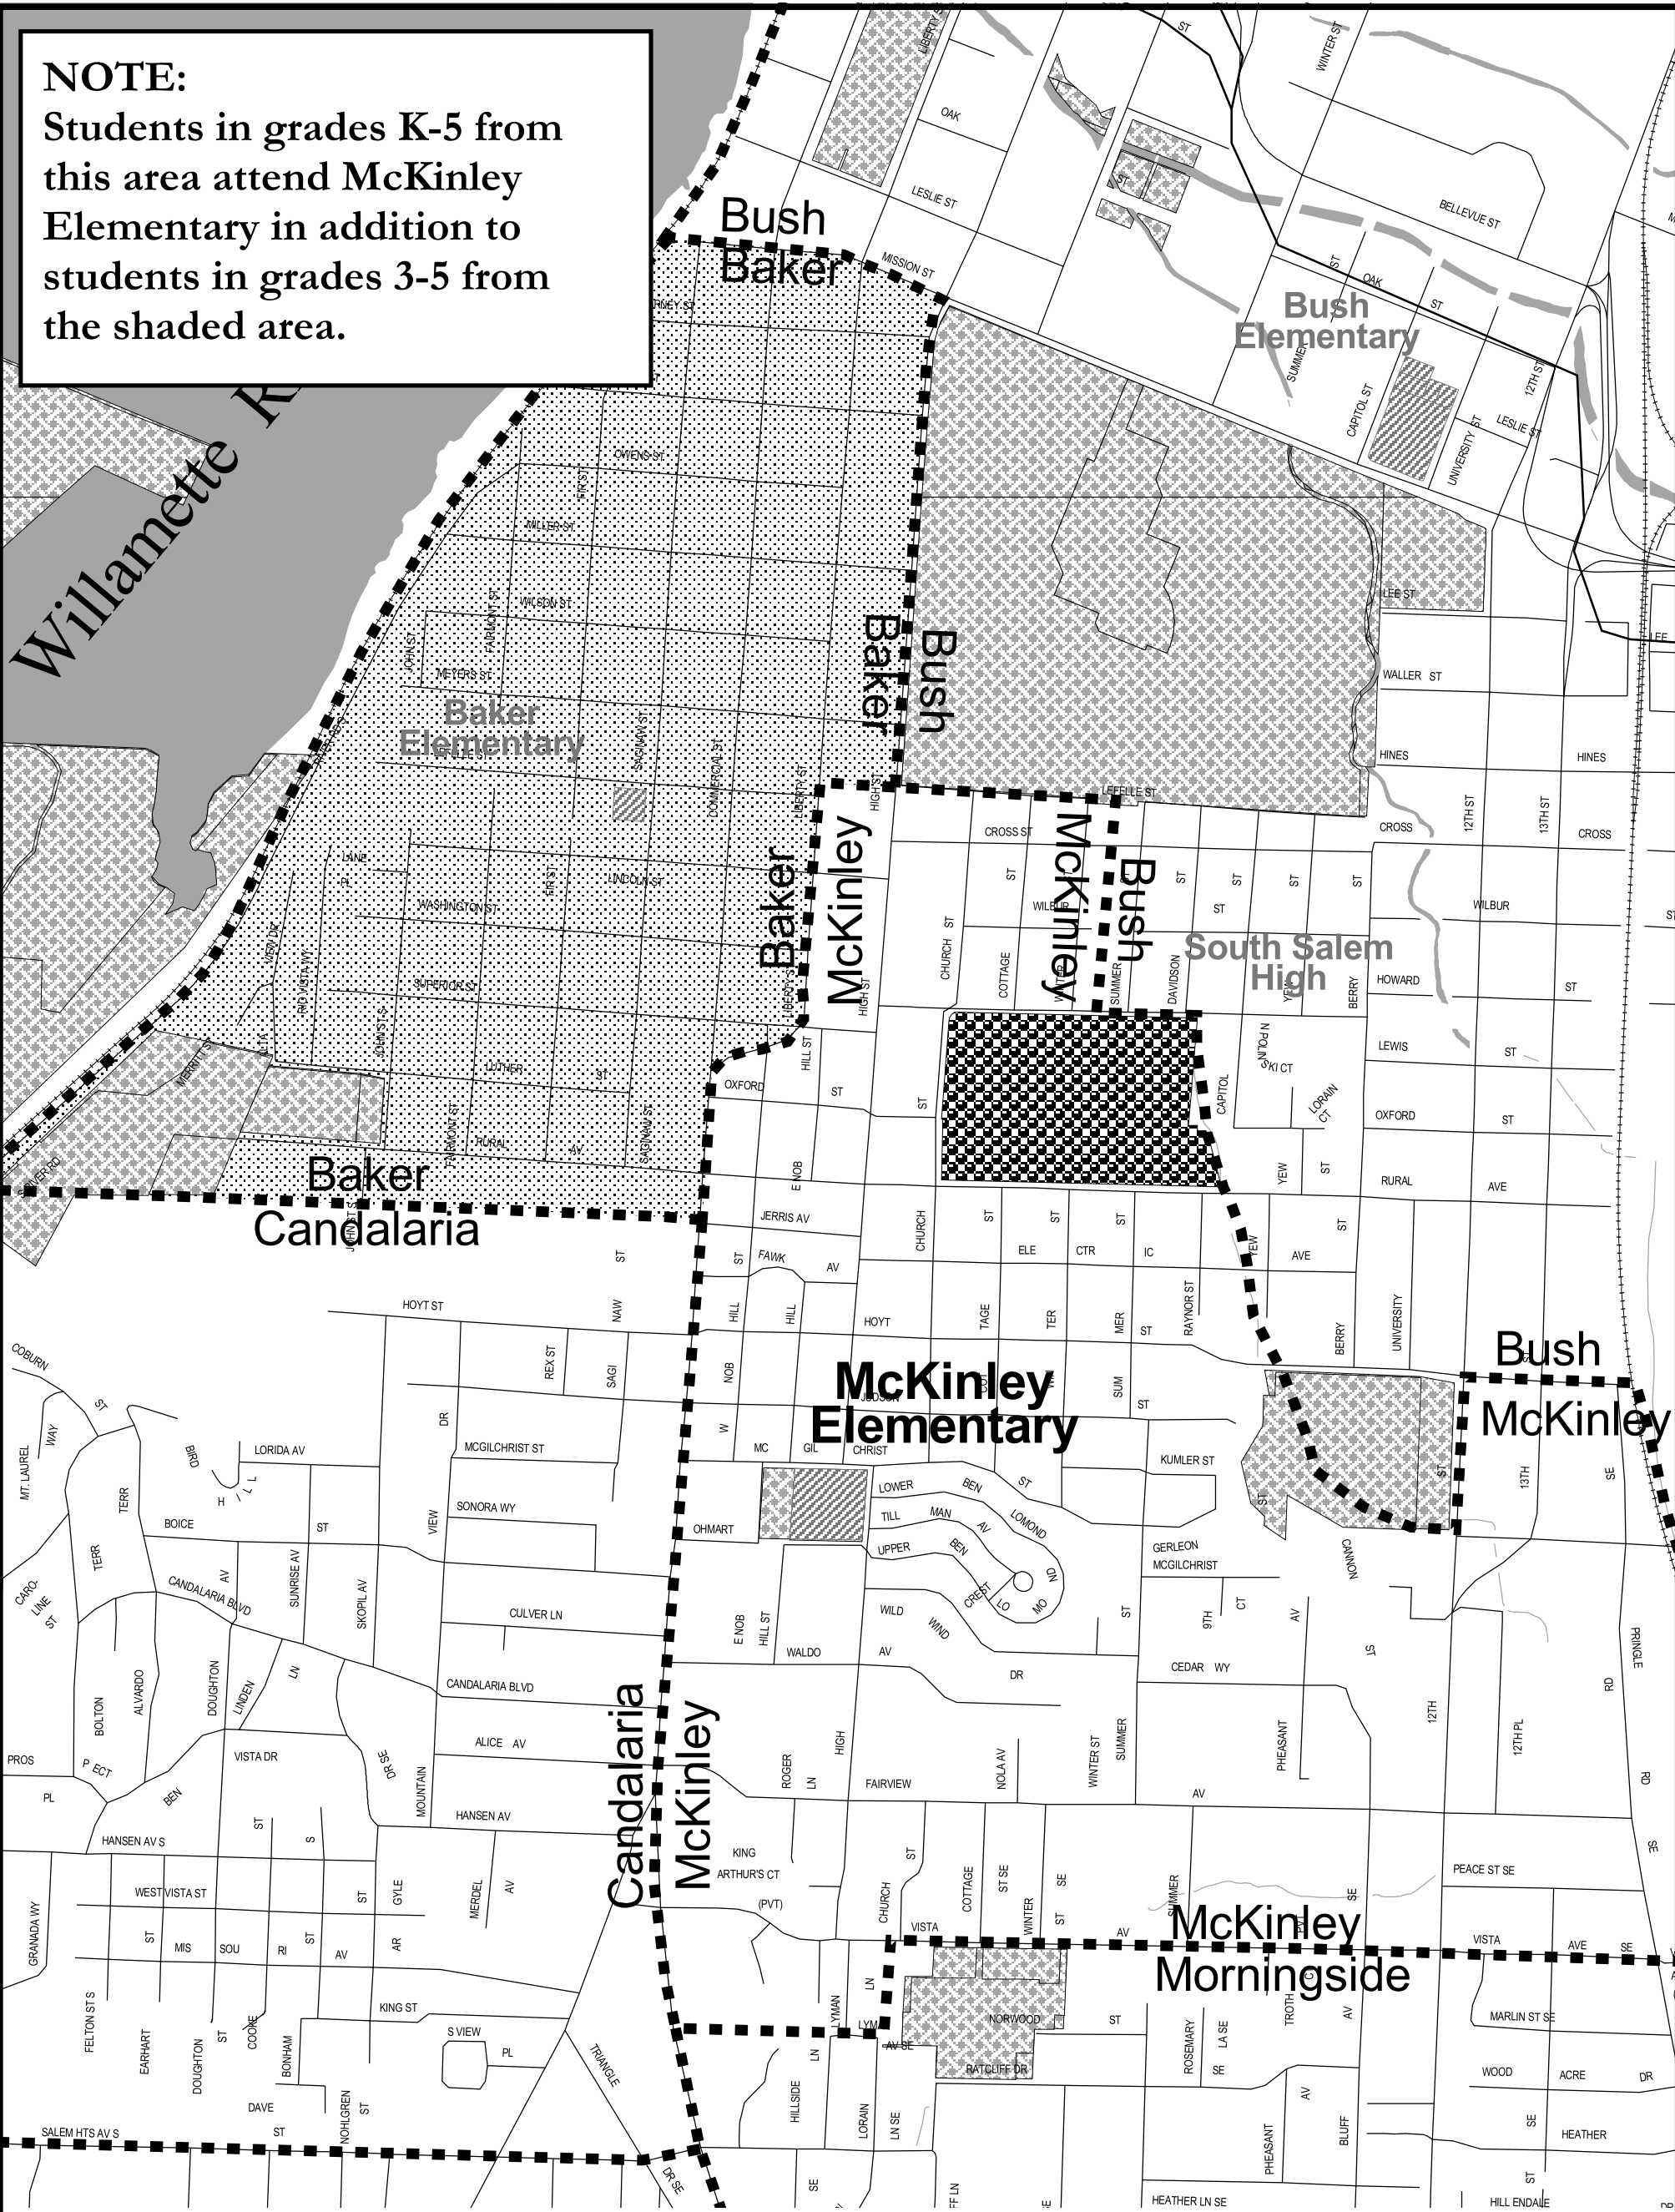

NOTE:

Students in grades K-5 from this area attend McKinley Elementary in addition to students in grades 3-5 from the shaded area.

Title: **McKinley Elementary School (2001-2002 Academic Year)**

Prepared by: Mid-Willamette Valley Council of Governments

Created by: JCT Date: April 1, 2001

Revision: 1

Filename: r:/specialdistrict/skschool.ws/boundaries_2001/elem_part3.apr

- Major Streets
- Railroads
- Schools Under Construction
- - - E.S. Attendance Area
- ▨ Parks
- ▨ Elementary Schools
- ▨ High Schools
- ▨ Middle Schools
- ▨ Water
- ▨ Water (line)
- ▨ UGB

Mid Willamette Valley Council of Governments