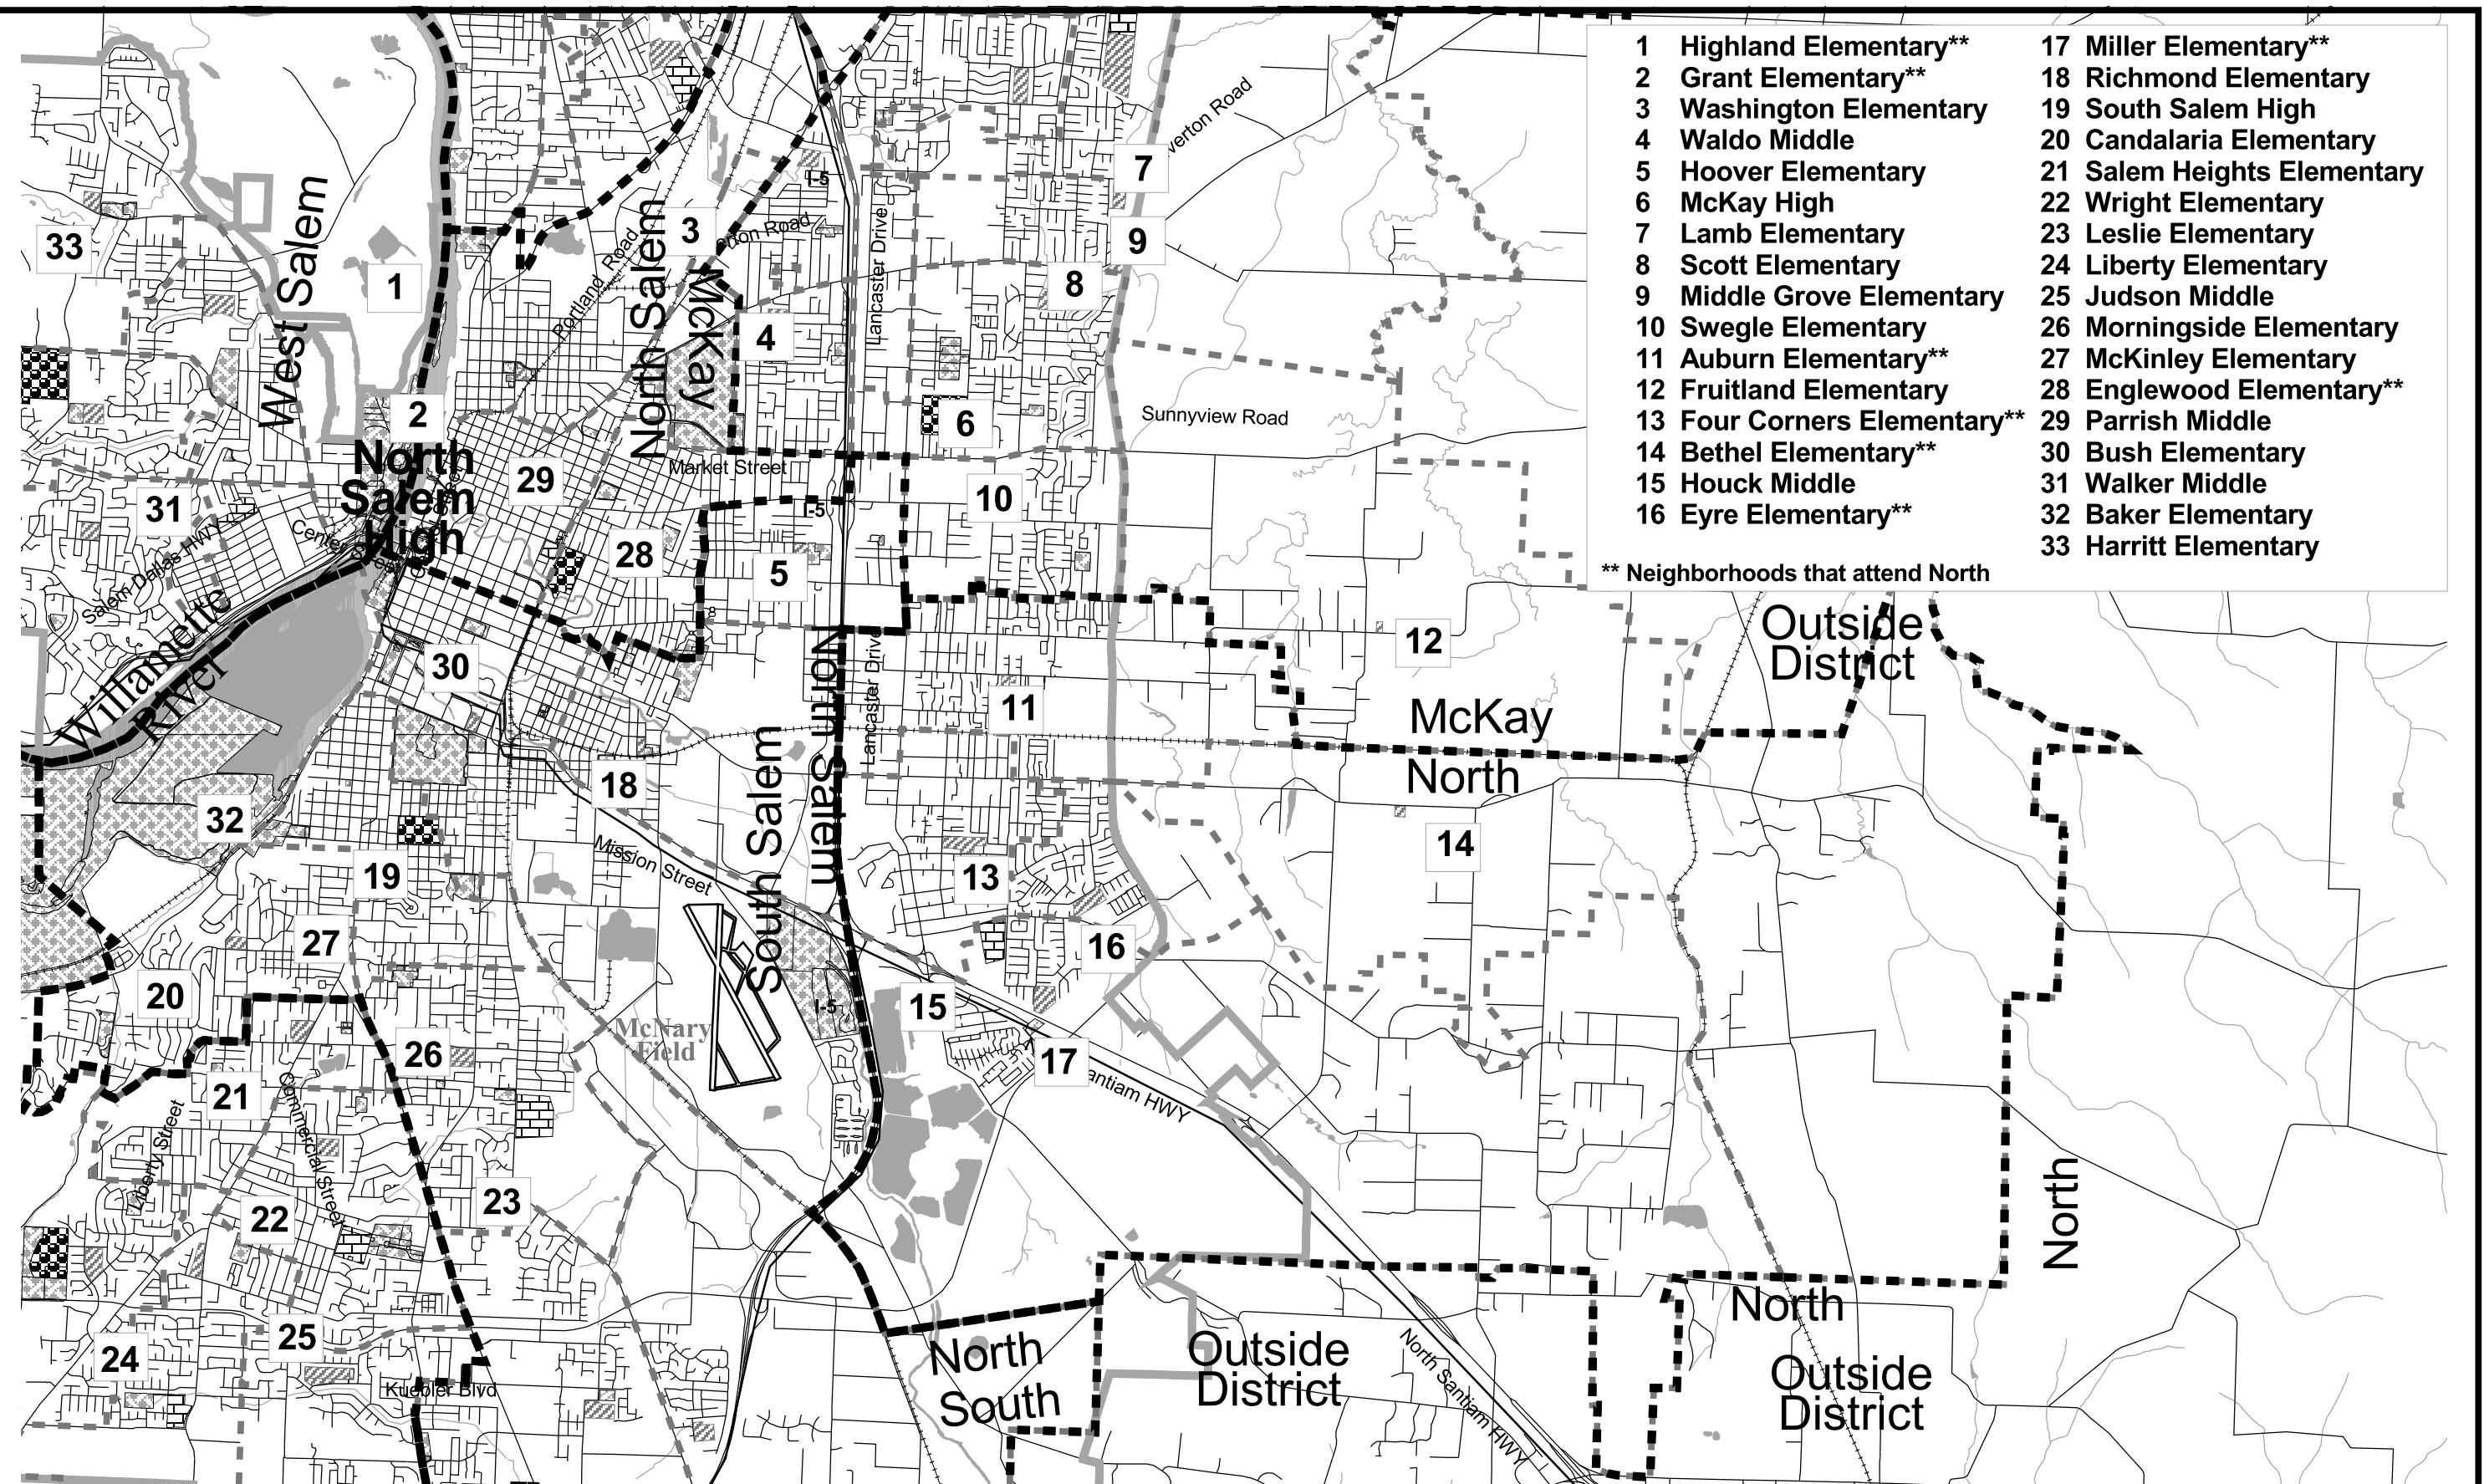

- | | |
|------------------------------|-----------------------------|
| 1 Highland Elementary** | 17 Miller Elementary** |
| 2 Grant Elementary** | 18 Richmond Elementary |
| 3 Washington Elementary | 19 South Salem High |
| 4 Waldo Middle | 20 Candalaria Elementary |
| 5 Hoover Elementary | 21 Salem Heights Elementary |
| 6 McKay High | 22 Wright Elementary |
| 7 Lamb Elementary | 23 Leslie Elementary |
| 8 Scott Elementary | 24 Liberty Elementary |
| 9 Middle Grove Elementary | 25 Judson Middle |
| 10 Swegle Elementary | 26 Morningside Elementary |
| 11 Auburn Elementary** | 27 McKinley Elementary |
| 12 Fruitland Elementary | 28 Englewood Elementary** |
| 13 Four Corners Elementary** | 29 Parrish Middle |
| 14 Bethel Elementary** | 30 Bush Elementary |
| 15 Houck Middle | 31 Walker Middle |
| 16 Eyre Elementary** | 32 Baker Elementary |
| | 33 Harritt Elementary |

** Neighborhoods that attend North

North Salem High School		
Prepared by: Mid-Willamette Valley Council of Governments		
Created by: ICT	Date: September 8th, 2009	Revision: 1
Filename: R:/specialdistrict/skschool.ws/boundaries_2009_2010/high_part1.r.apr		