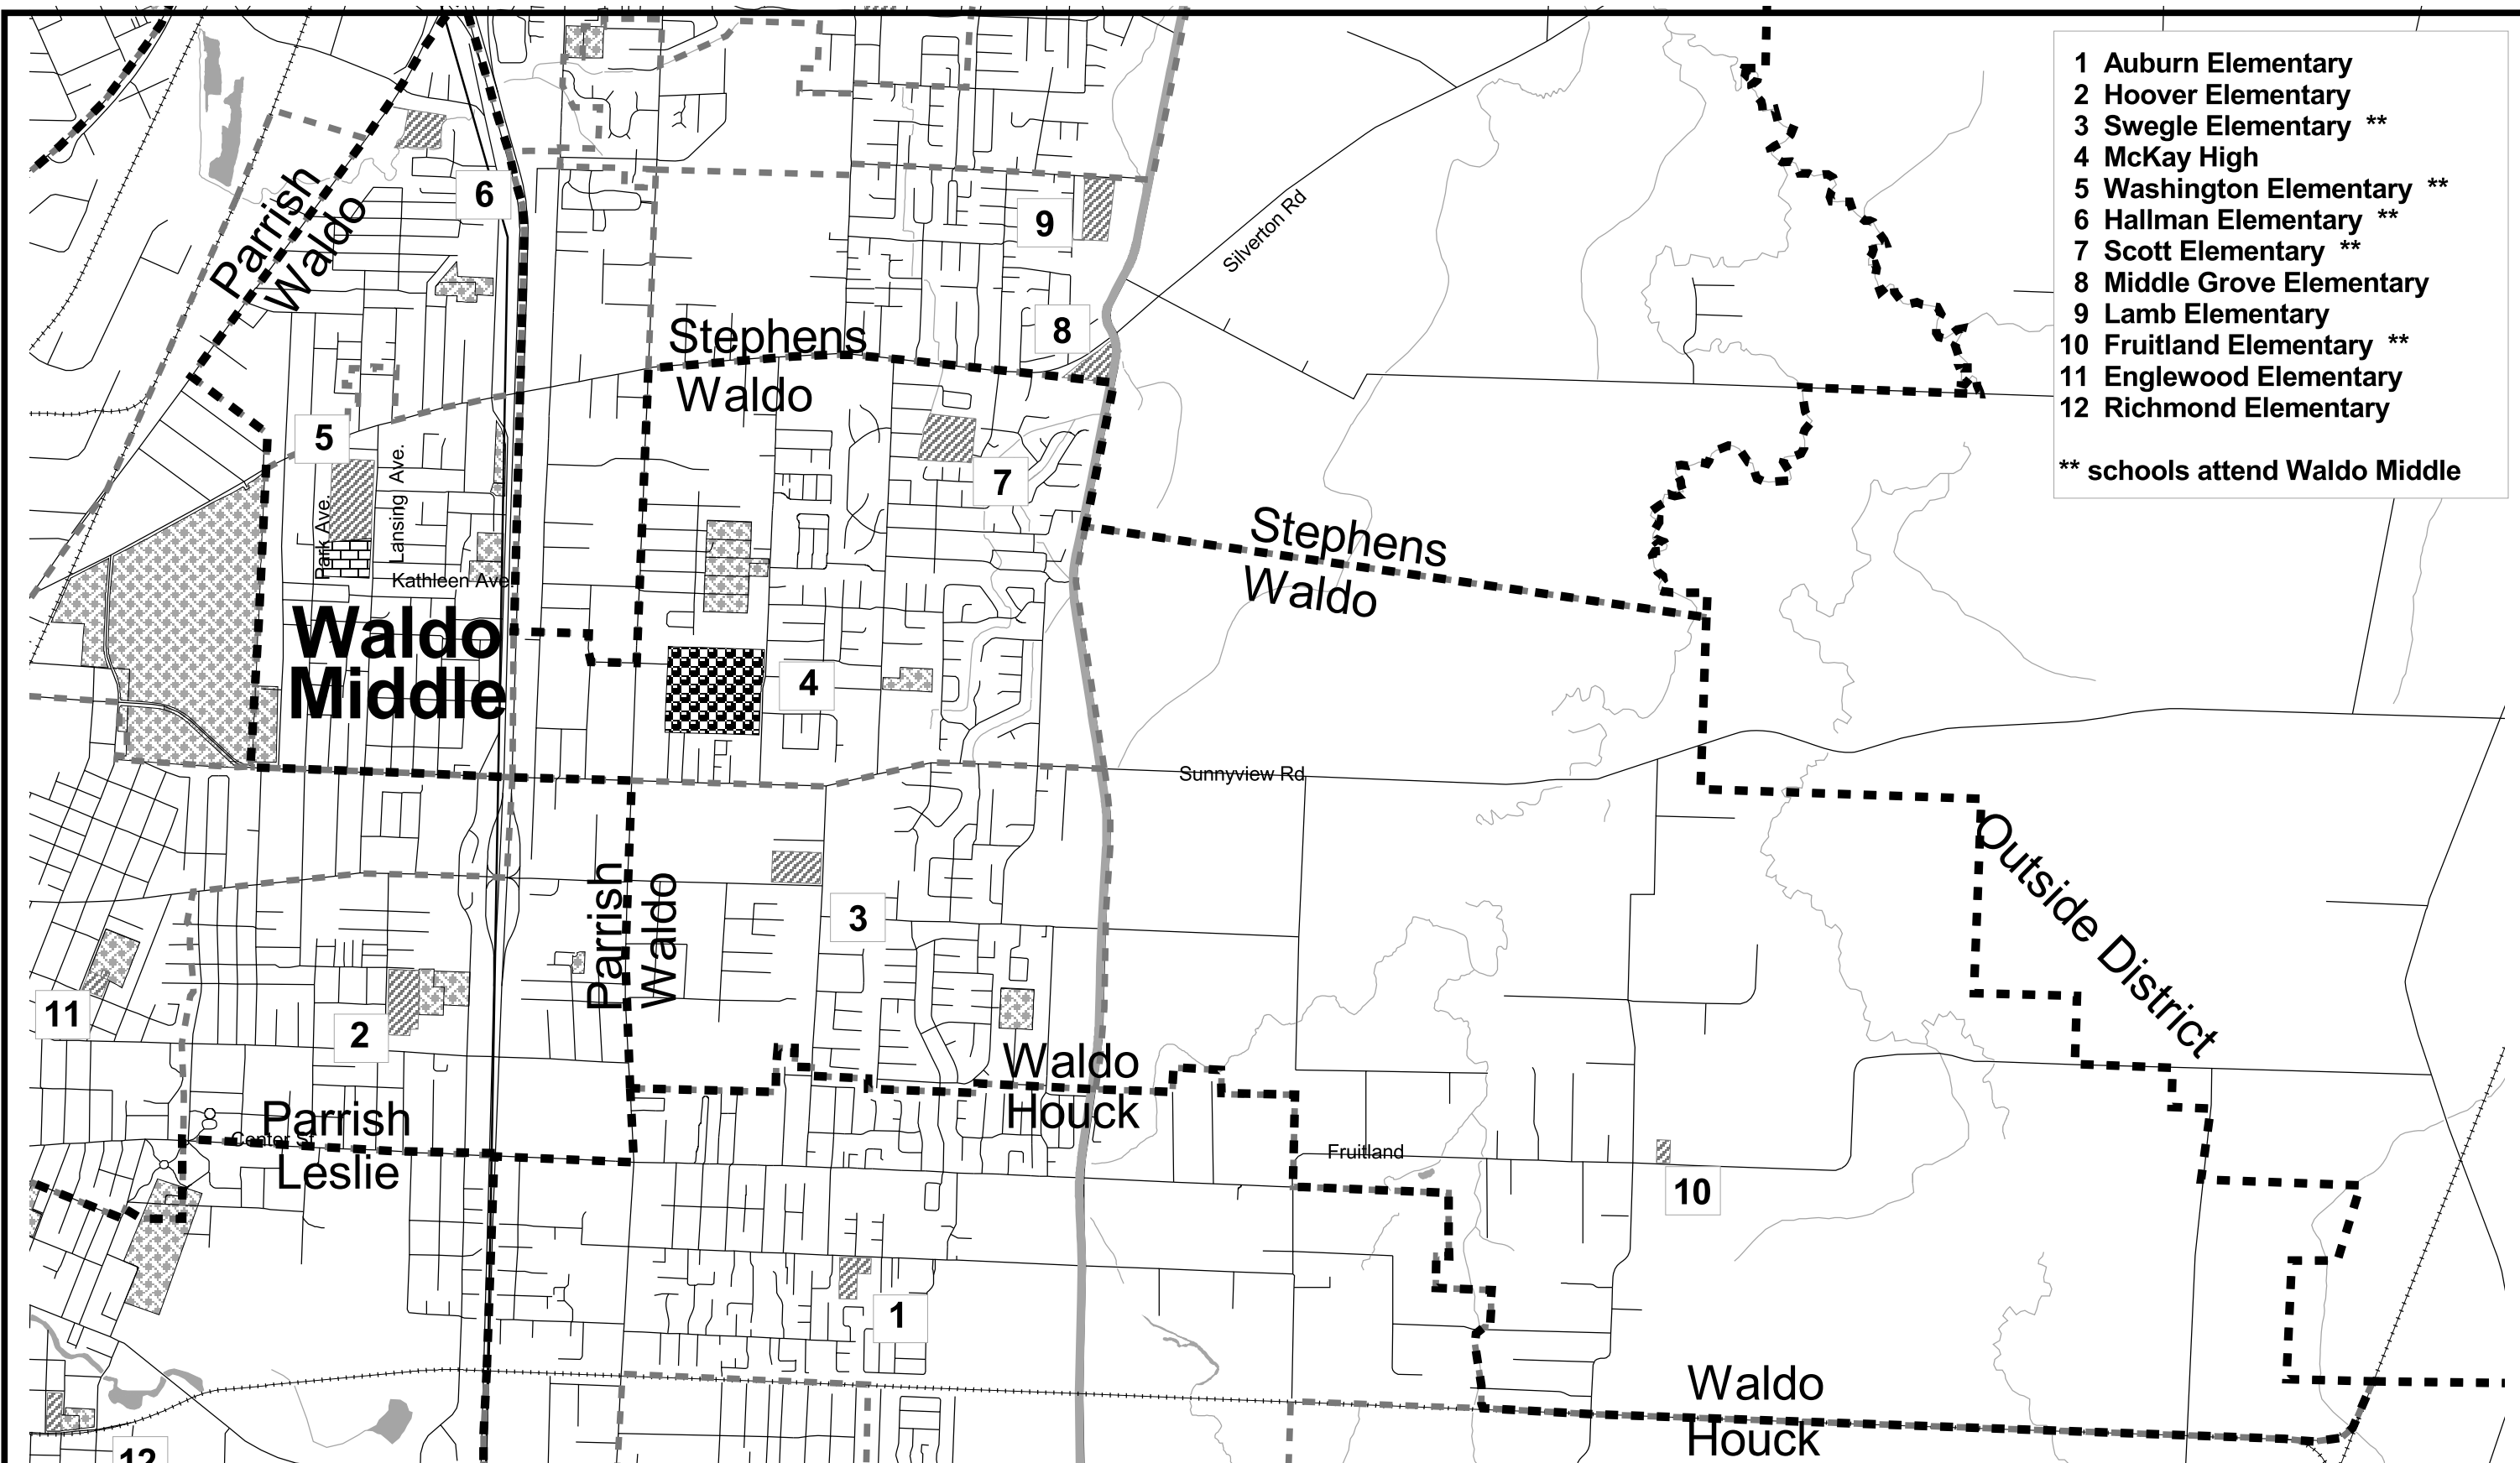

- 1 Auburn Elementary
  - 2 Hoover Elementary
  - 3 Swegle Elementary \*\*
  - 4 McKay High
  - 5 Washington Elementary \*\*
  - 6 Hallman Elementary \*\*
  - 7 Scott Elementary \*\*
  - 8 Middle Grove Elementary
  - 9 Lamb Elementary
  - 10 Fruitland Elementary \*\*
  - 11 Englewood Elementary
  - 12 Richmond Elementary
- \*\* schools attend Waldo Middle

<b>Waldo Middle School</b>		
Prepared by: Mid-Willamette Valley Council of Governments		
Created by: JCT	Date: September 8th, 2009	Revision: 1
Filename: R:/specialdistrict/skschool.ws/boundaries_2009_2010/middle_part1r.apr		

900 0 900 Feet