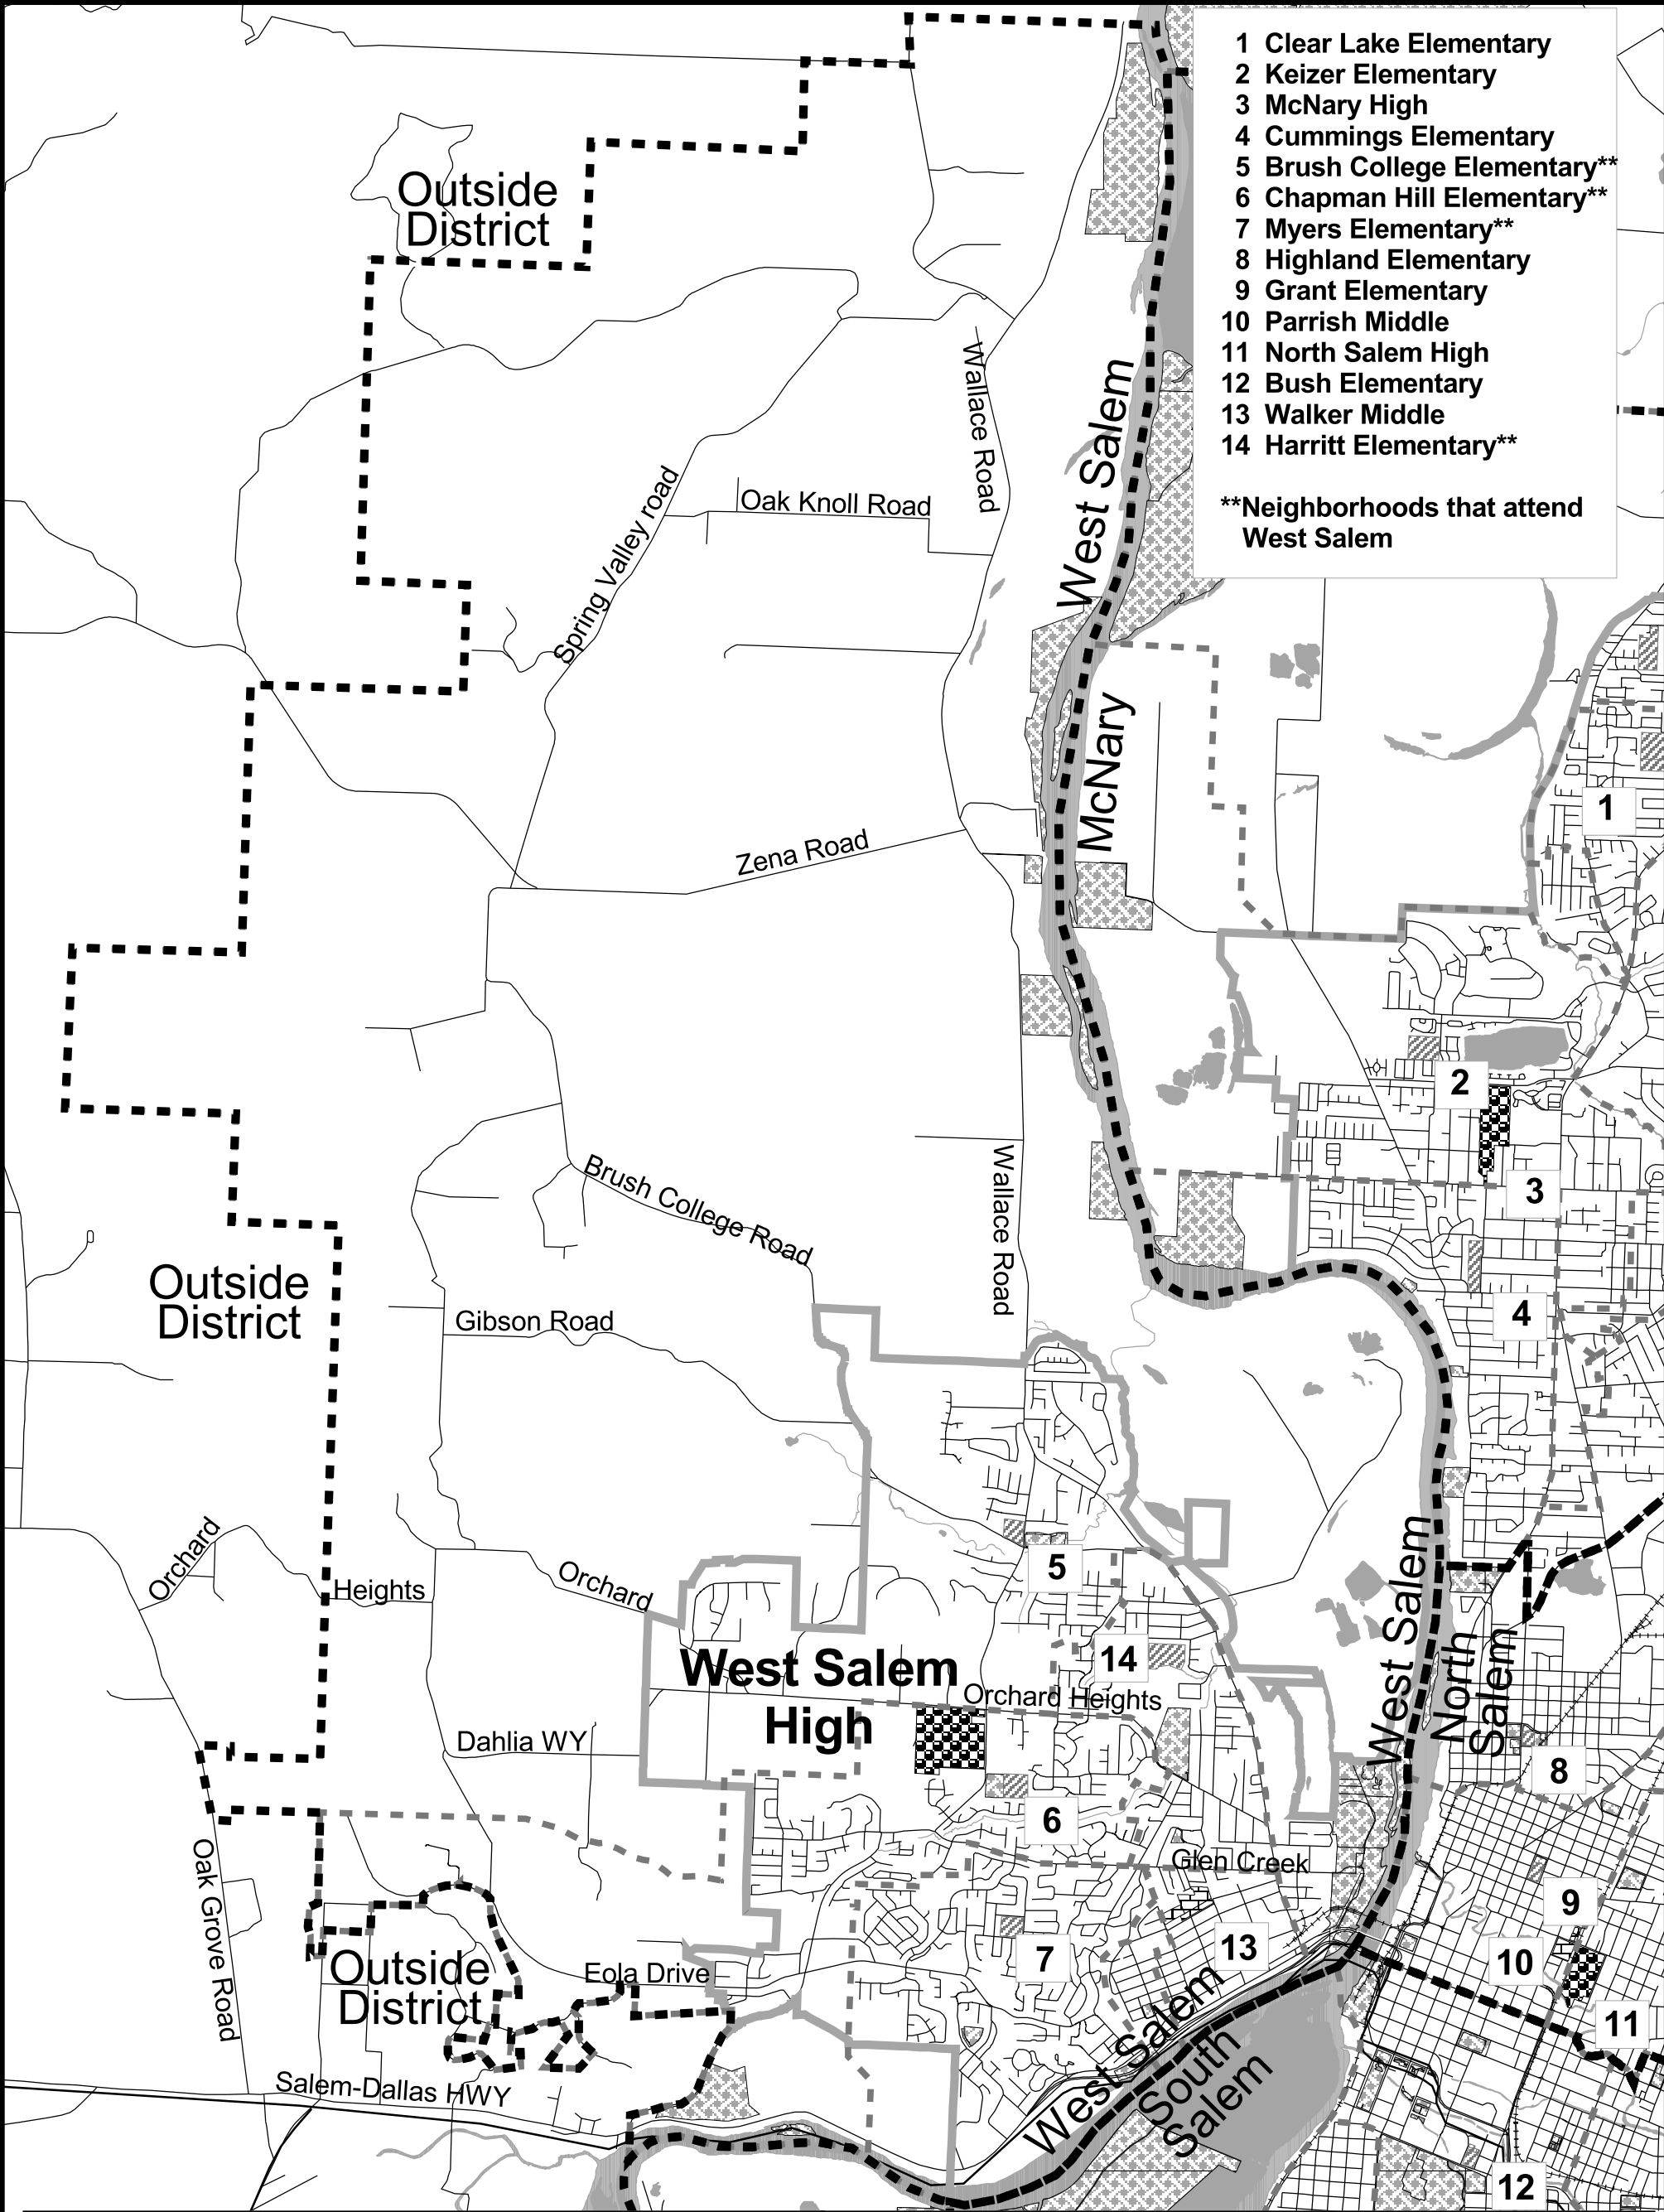

- 1 Clear Lake Elementary
- 2 Keizer Elementary
- 3 McNary High
- 4 Cummings Elementary
- 5 Brush College Elementary**
- 6 Chapman Hill Elementary**
- 7 Myers Elementary**
- 8 Highland Elementary
- 9 Grant Elementary
- 10 Parrish Middle
- 11 North Salem High
- 12 Bush Elementary
- 13 Walker Middle
- 14 Harritt Elementary**

**Neighborhoods that attend West Salem

West Salem High School

Prepared by:
Mid-Willamette Valley Council of Governments

Created by: JCT	Date: July 1st, 2009	Revision: 3

Filename:
R:/specialdistrict/skschool.ws/boundaries_2009_2010/high_part1r.apr

- Major Streets
- Railroads
- Schools Under Construction
- - H.S. Attendance Area
- - - E.S. Attendance Area
- ▨ Parks
- ▨ Elementary Schools
- ▨ High Schools
- ▨ Middle Schools
- ▨ Water
- ▨ Water (line)
- ▨ UGB

Mid Willamette Valley
Council of Governments

105 High Street S.E.
Salem, OR 97301-3367
Phone: (503) 588-6177
Fax: (503) 588-6094
e-mail: mwwcog@open.org
website: www.mwwcog.org

1000 0 1000 2000 3000 Feet