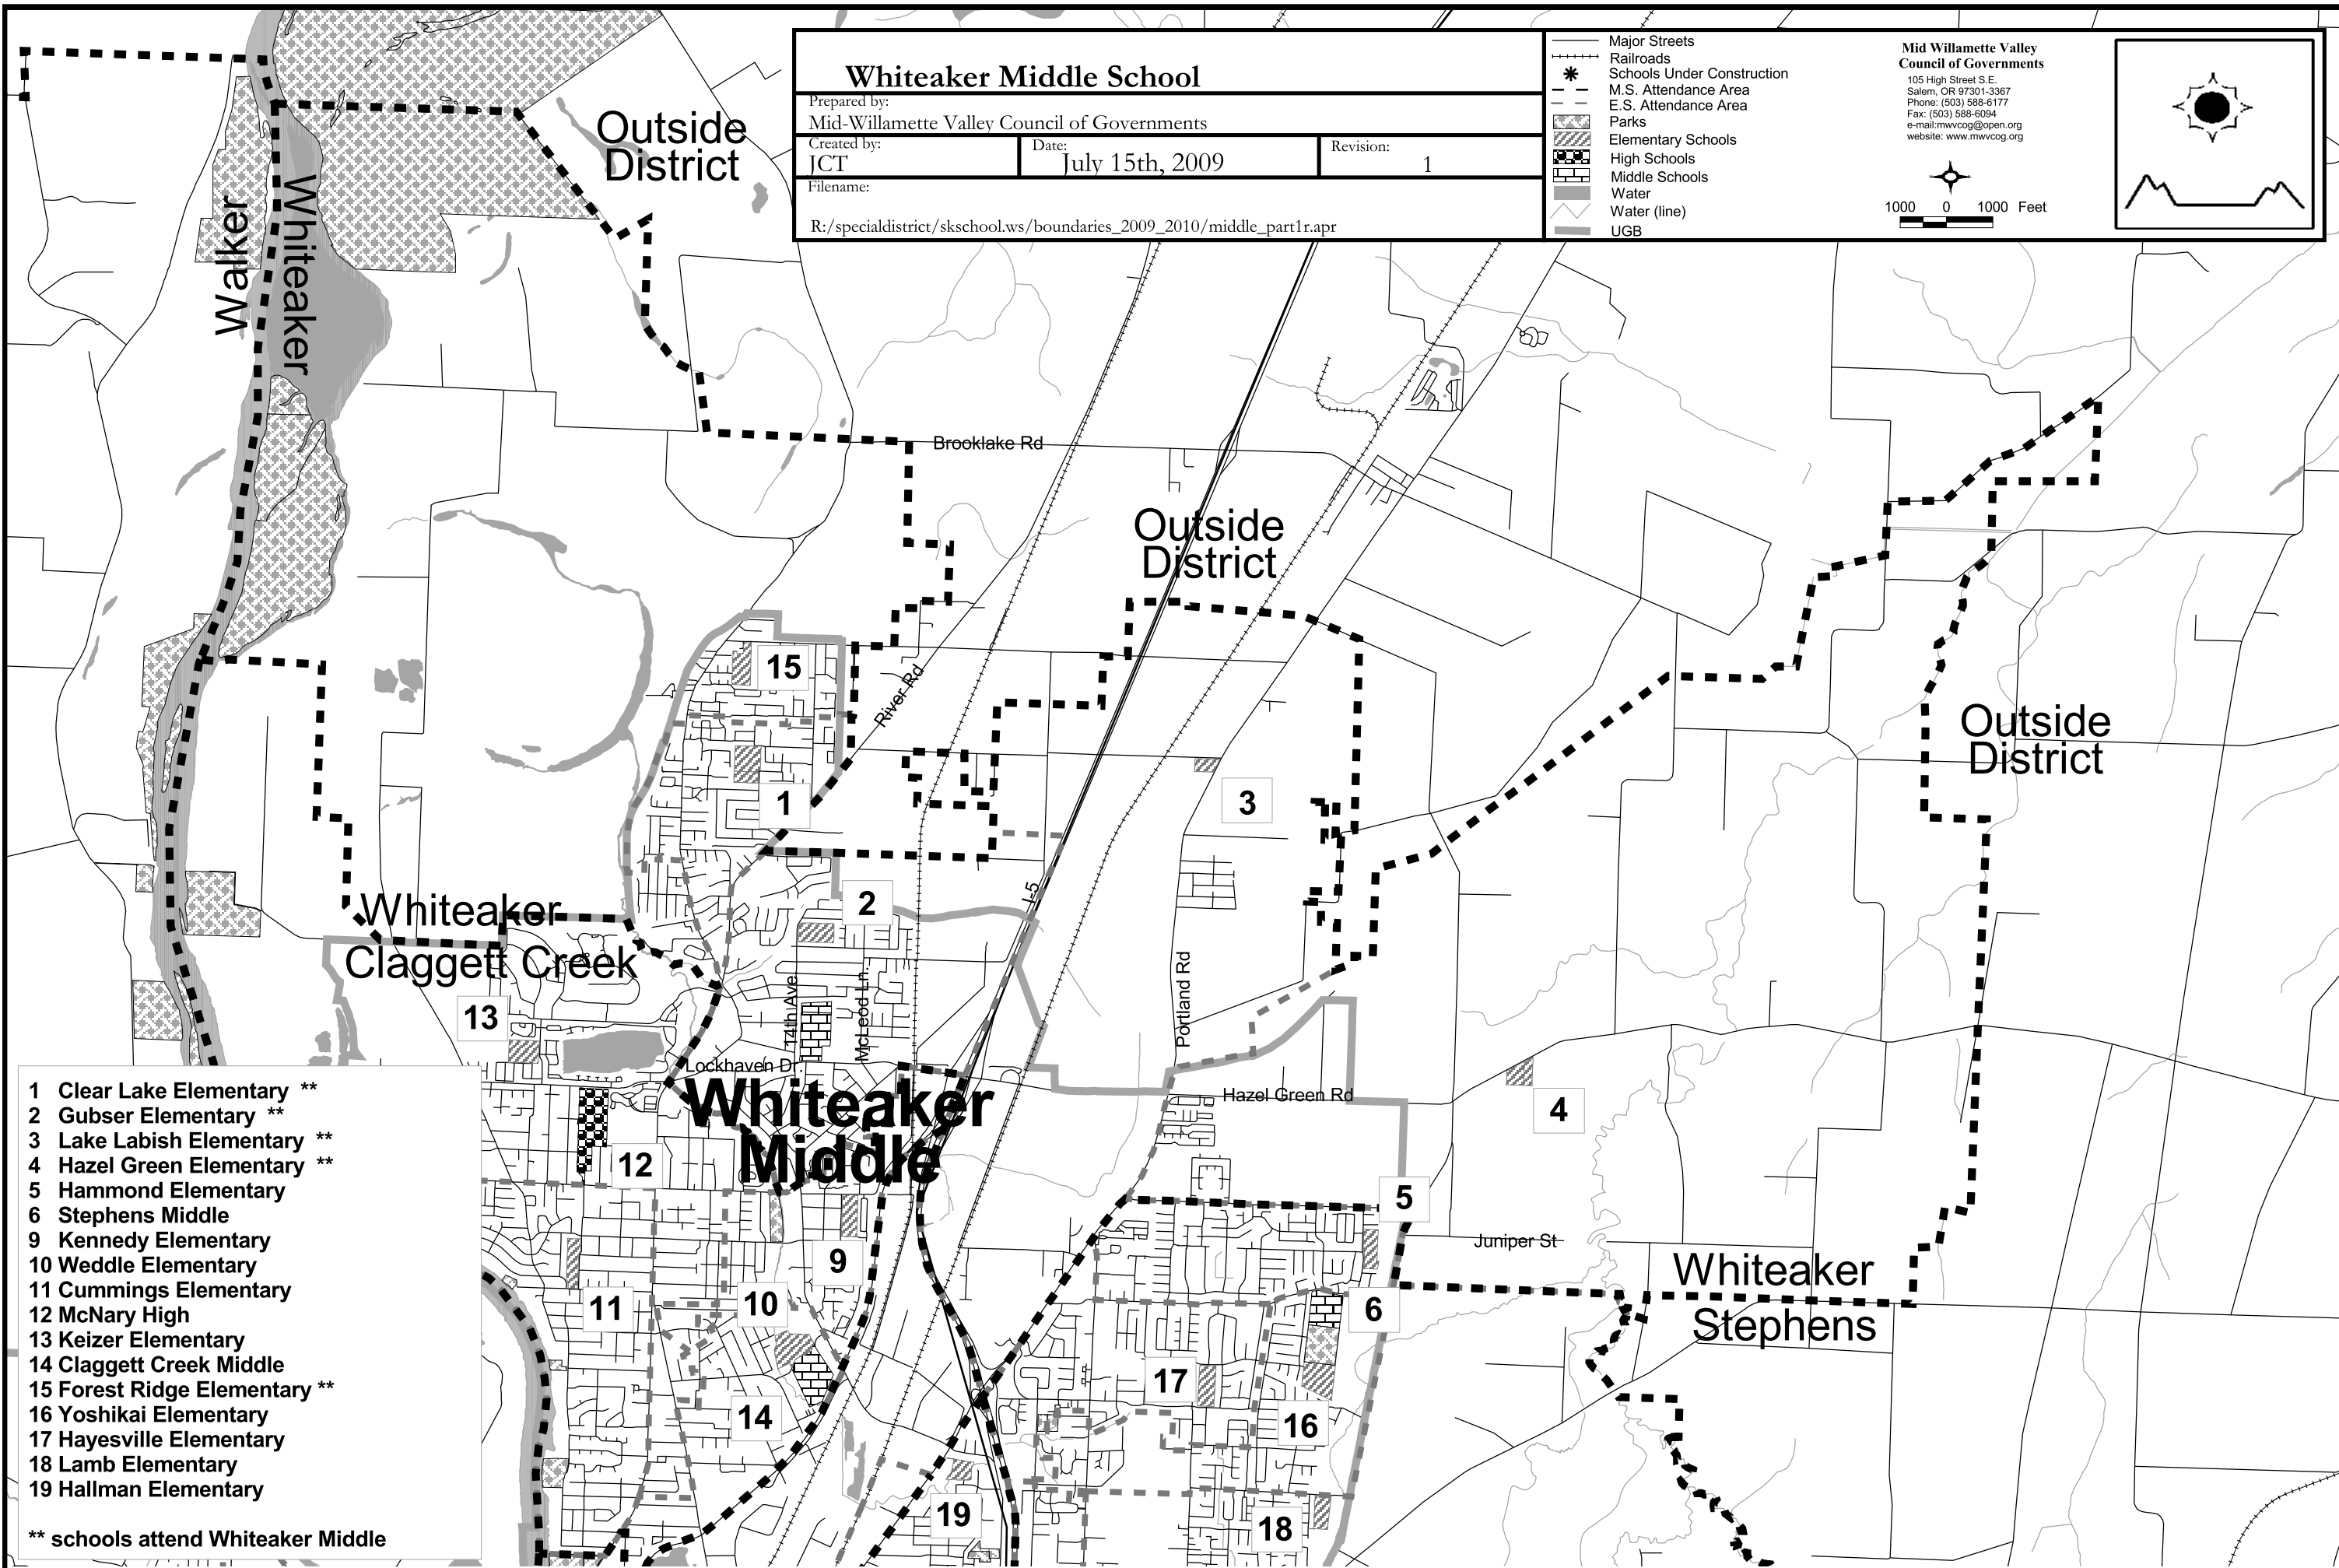

Whiteaker Middle School

Prepared by:
Mid-Willamette Valley Council of Governments

Created by: JCT Date: July 15th, 2009

Revision: 1

Filename:
R:/specialdistrict/skschool.ws/boundaries_2009_2010/middle_part1.r.apr

- Major Streets
- Railroads
- Schools Under Construction
- M.S. Attendance Area
- E.S. Attendance Area
- Parks
- Elementary Schools
- High Schools
- Middle Schools
- Water
- Water (line)
- UGB

Mid Willamette Valley
Council of Governments

- 1 Clear Lake Elementary **
- 2 Gubser Elementary **
- 3 Lake Labish Elementary **
- 4 Hazel Green Elementary **
- 5 Hammond Elementary
- 6 Stephens Middle
- 9 Kennedy Elementary
- 10 Weddle Elementary
- 11 Cummings Elementary
- 12 McNary High
- 13 Keizer Elementary
- 14 Claggett Creek Middle
- 15 Forest Ridge Elementary **
- 16 Yoshikai Elementary
- 17 Hayesville Elementary
- 18 Lamb Elementary
- 19 Hallman Elementary

** schools attend Whiteaker Middle